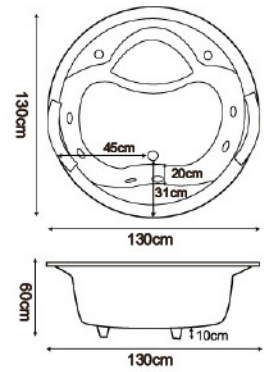

電 壓:

110V/220V 20A 選配

電源線: 5.5 平方

馬 達: 1HP/1.5HP 選配

水容量: 50/75 加崙

可加購: RB5 枕頭

H009

H009-A 130x130x60cm | **H009-B** 150x150x60cm