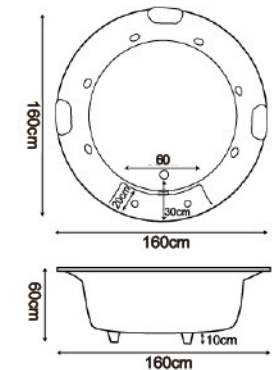

電 壓：
110V/220V 20A 選配
電源線：5.5 平方
馬 達：1HP/1.5HP 選配
水容量：80 加崙
可加購：RB 10 枕頭

H008

H008 160x160x60cm